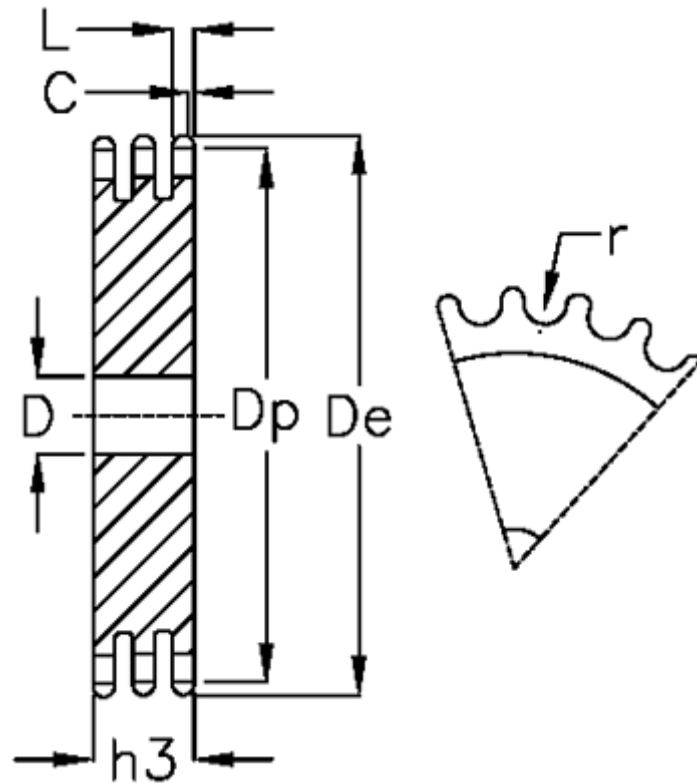

Article number: 616023012011

Description: Plate wheel 32 B-3 Z=11 triplex

Measures

C	= 6
D	= 30
De	= 200.8
Dp	= 180.31
For chain size	= 2 x 1 1/4
For chain type	= 32 B-3
h3	= 146
L	= 28.8

Number of teeth	= 11
r	= 29.21